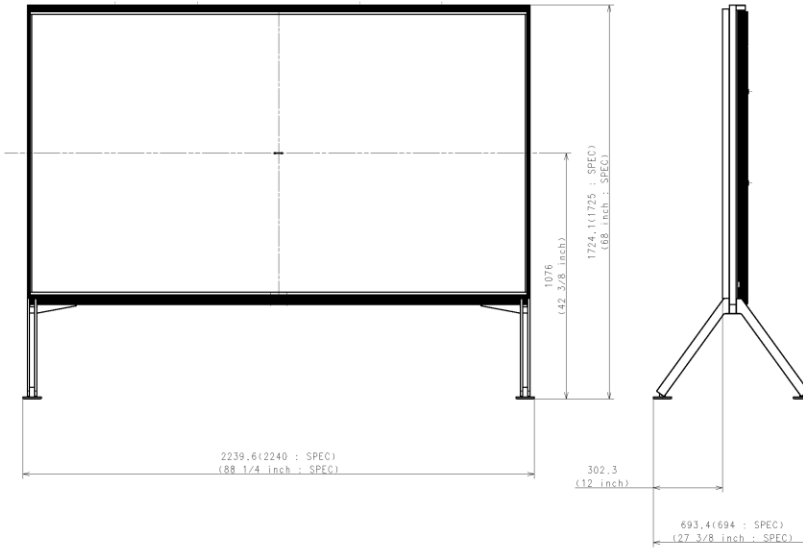

WITH FLOOR STAND

Model Name	Part No.	Scale
BB (Z90) EXTERIOR VIEW	Sony Corporation	1:10
BB (Z90) EXTERIOR VIEW	Part No.	2/3