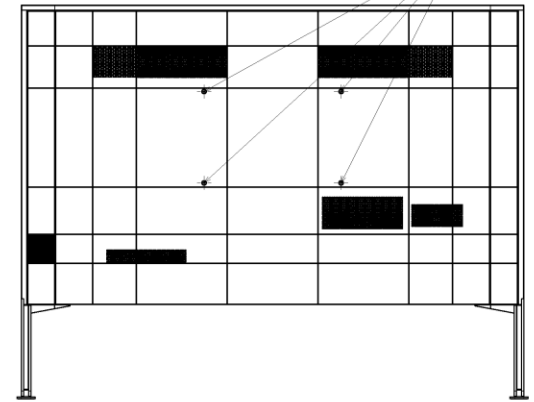

WITH FLOOR STAND

Model Name	Part No.	Scale
BB (Z90) EXTERIOR VIEW	Sony Corporation	1:10
BB (Z90) EXTERIOR VIEW	Part No.	2/3