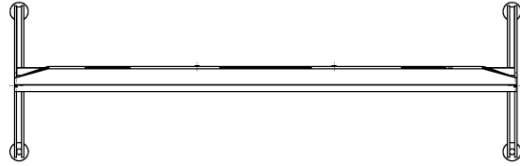

WITH FLOOR STAND

Model Name	Part No.	Scale
BB (Z90) EXTERIOR VIEW	Sony Corporation	1:10
BB (Z90) EXTERIOR VIEW	Part No.	2/3