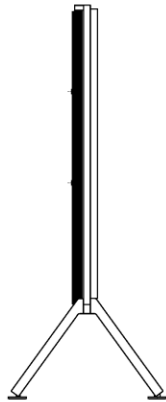

WITH FLOOR STAND

Model Name	Part No.	Scale
BB (Z90) EXTERIOR VIEW	Sony Corporation	1:10
BB (Z90) EXTERIOR VIEW	Part No.	2/3